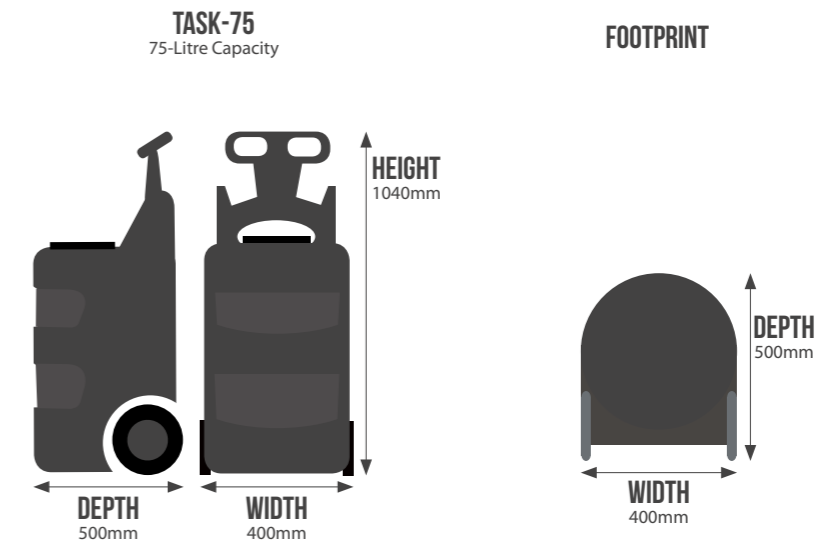

TASK DIMENSIONS