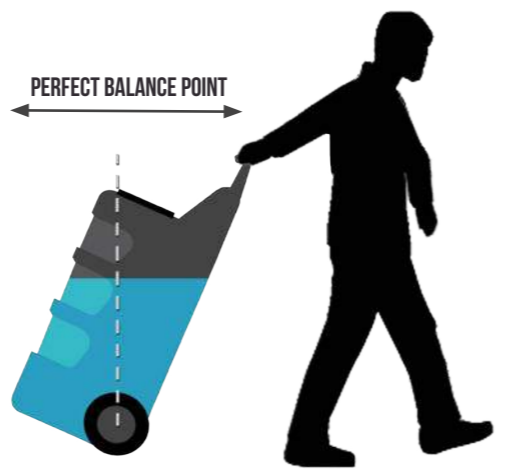

LARGE DIAMETER WHEELS
For Easier Manoeuvrability, especially over curbs and other obstacles.

DUMP VALVE
Quick water drain valve

100PSI PUMP
The same pump as used on bigger systems, capable of supplying poles up to 80ft

AUTO-COMPENSATING FLOW CONTROLLER
Fully adjustable flow controller

30 AMP HOUR BATTERY
High-Capacity Lead-Acid Rechargeable battery

The Task Trolley is designed so that when being moved, the weight is perfectly balanced over the large-diameter wheels. This means that moving it takes minimal effort.